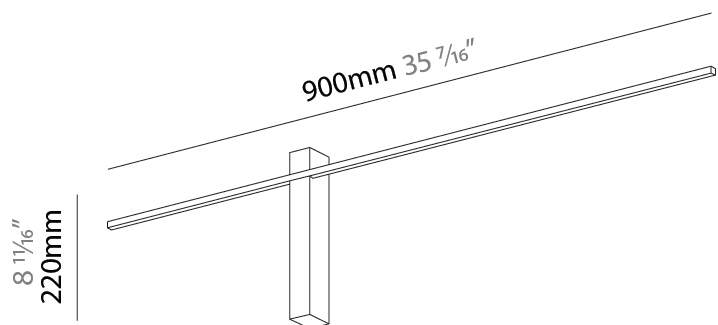

JUST BLACK LINE SURFACE

A33300-

base number LED
Dimming

1. To build a product code in our configurator select the specify button on the base model # product page
2. To build a manual product code on this datasheet choose from the options listed below in blue font and add the suffix to the base model #

GENERAL

Series: Just Black Line
Brand: Prolicht
Division: Architectural
Mounting Type: Surface
Mounting Location: Wall
Subcategory: Wall Effect

PHYSICAL

Shape: Rectangle
Length (mm): 900
Length (in): 35 ⁷/₁₆
Width (mm): 30
Width (in): 1 ³/₁₆
Height (mm): 40
Height (in): 1 ⁹/₁₆
Light Distribution: Indirect
Fixture Finish: BLK
Fixture Material: Aluminum

ELECTRICAL

Lamp Type: LED (Zhaga Standard)
Input Wattage (W): 11
Total Output Wattage (W): 10
[Dimming: Non-Dimmable](#)
Driver Included: Yes
Driver Location: Integrated
Driver Type: Constant Current - Universal
Driver Class: Class 2
Input Voltage (V): 120 - 277
Constant Current (mA): 400
Upon Request: Tri-Mode Dimming

LED

Color Temperature (°K): 3000
Max. Delivered Lumen (lm): 535
Nominal Lumen (lm): 535
CRI: >80 CRI
Lamp Life (hrs): 50000

OPTICAL

Beam Angle: 178
Adjustability: Fixed

RATINGS AND CERTIFICATIONS

Certified By: CSA Certified to UL and CSA Standards
IP rating: IP20